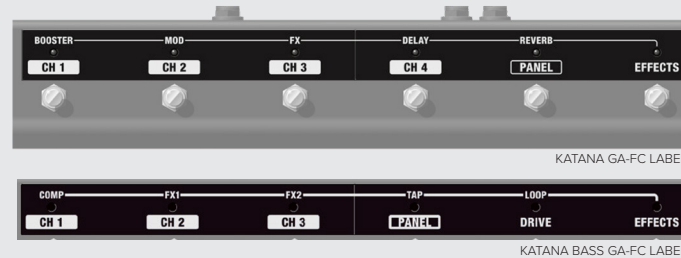

GA-FC COMPATIBLE PRODUCTS

Floor Control for Roland and BOSS Amps

KATANA

- KTN-50MKII EX
- KTN-100MKII
- KTN-100/210 MKII
- KTN-HEAD MKII
- KTN-ARTIST MKII
- KTN-110B
- KTN-210B

ACOUSTIC SINGER

- ACS-PRO
- ACS-LIVE

NEXTONE

- NEXTONE SPECIAL
- NEXTONE ARTIST
- NEXTONE STAGE

BLUES CUBE

- BLUES CUBE ARTIST
- BLUES CUBE ARTIST212
- BLUES CUBE TOUR

If you want to keep your hands on your guitar or bass at all times, the GA-FC Foot Controller lets you drive Roland and BOSS amps from the floor. It allows for expansion as well: plug in optional expression pedals, and more.

HOW TO CONNECT

TRS 1/4" Cable

The GA-FC includes a short TRS 1/4" cable for connection to the amp. Optional BOSS BCC-TRA Series cables are available up to 9 metres.

EXPANSION

Expression Pedals & Footswitches