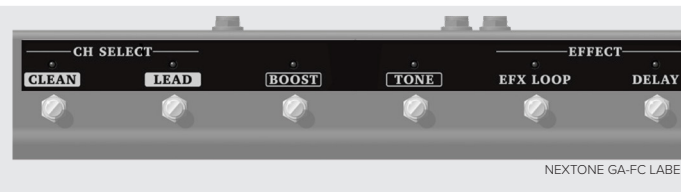

GA-FC COMPATIBLE PRODUCTS

Floor Control for Roland and BOSS Amps

KATANA

- KTN-50MKII EX
- KTN-100MKII
- KTN-100/210 MKII
- KTN-HEAD MKII
- KTN-ARTIST MKII
- KTN-110B
- KTN-210B

ACOUSTIC SINGER

- ACS-PRO
- ACS-LIVE

NEXTONE

- NEXTONE SPECIAL
- NEXTONE ARTIST
- NEXTONE STAGE

BLUES CUBE

- BLUES CUBE ARTIST
- BLUES CUBE ARTIST212
- BLUES CUBE TOUR

If you want to keep your hands on your guitar or bass at all times, the GA-FC Foot Controller lets you drive Roland and BOSS amps from the floor. It allows for expansion as well: plug in optional expression pedals, and more.

UPDATE YOUR COMPATIBLE PRODUCT LISTINGS WITH THE GA-FC OVERLAY!

DOWNLOAD GRAPHIC

OVERLAY LABELS

Model-Specific Labels

Each compatible BOSS and Roland amp comes with a model-specific overlay sticker for GA-FC.

HOW TO CONNECT

TRS 1/4" Cable

The GA-FC includes a short TRS 1/4" cable for connection to the amp. Optional BOSS BCC-TRA Series cables are available up to 9 metres.

EXPANSION

Expression Pedals & Footswitches